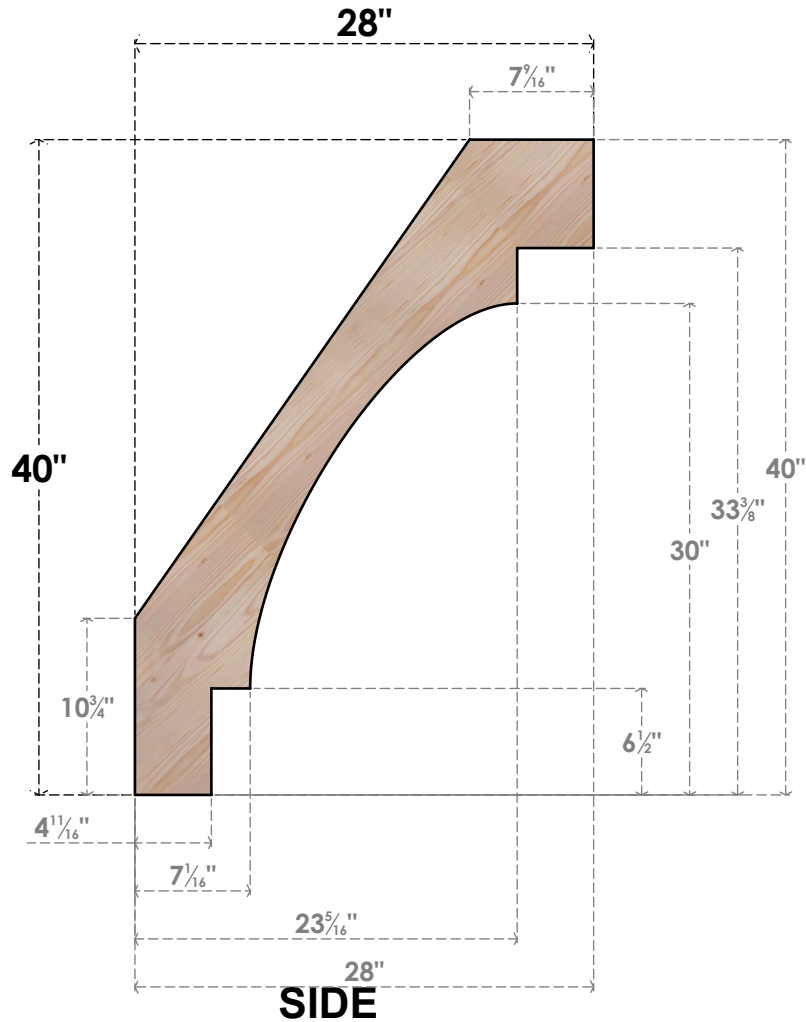

BRC06X28X40MRC00SDF

5 1/2"W X 28"D X 40"H MERCED SMOOTH BRACE, DOUGLAS FIR

EKENA MILLWORK
 2300 WEST MAIN ST.
 CLARKSVILLE, TX 75426
 TOLL FREE: 866-607-0453
 WWW.EKENAMILLWORK.COM

NOTES

1. INSTALLATION TO BE COMPLETED IN ACCORDANCE WITH MANUFACTURER'S SPECIFICATIONS.
2. DRAWING MAY NOT BE TO SCALE
3. THIS DRAWING IS INTENDED FOR DESIGN AND PLANNING PURPOSES ONLY.
4. ALL INFORMATION CONTAINED HEREIN WAS CURRENT AT THE TIME OF DEVELOPMENT BUT MUST BE REVIEWED AND APPROVED BY THE PRODUCT MANUFACTURER TO BE CONSIDERED ACCURATE.
5. PRODUCTS ARE NOT KILN DRIED. THIS ITEM IS UNIQUE AND WILL CONTAIN THE NATURAL VARIATIONS THAT THE WOOD SPECIES OFFERS. THIS MAY RESULT IN VARIATIONS UP TO 1/4"