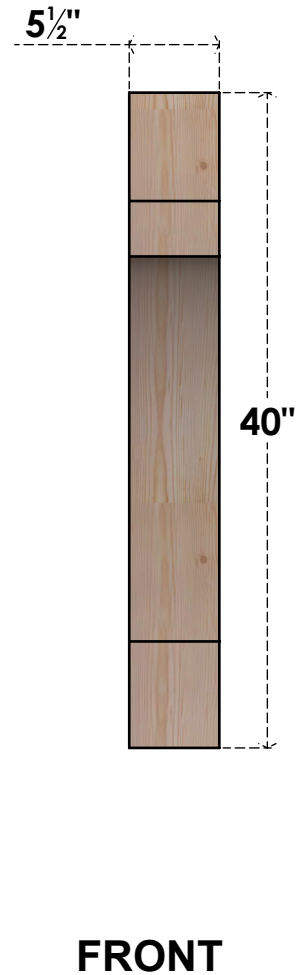

BRC06X28X40MRC00SDF

5 1/2"W X 28"D X 40"H MERCED SMOOTH BRACE, DOUGLAS FIR

EKENA MILLWORK
 2300 WEST MAIN ST.
 CLARKSVILLE, TX 75426
 TOLL FREE: 866-607-0453
 WWW.EKENAMILLWORK.COM

NOTES

1. INSTALLATION TO BE COMPLETED IN ACCORDANCE WITH MANUFACTURER'S SPECIFICATIONS.
2. DRAWING MAY NOT BE TO SCALE
3. THIS DRAWING IS INTENDED FOR DESIGN AND PLANNING PURPOSES ONLY.
4. ALL INFORMATION CONTAINED HEREIN WAS CURRENT AT THE TIME OF DEVELOPMENT BUT MUST BE REVIEWED AND APPROVED BY THE PRODUCT MANUFACTURER TO BE CONSIDERED ACCURATE.
5. PRODUCTS ARE NOT KILN DRIED. THIS ITEM IS UNIQUE AND WILL CONTAIN THE NATURAL VARIATIONS THAT THE WOOD SPECIES OFFERS. THIS MAY RESULT IN VARIATIONS UP TO 1/4"